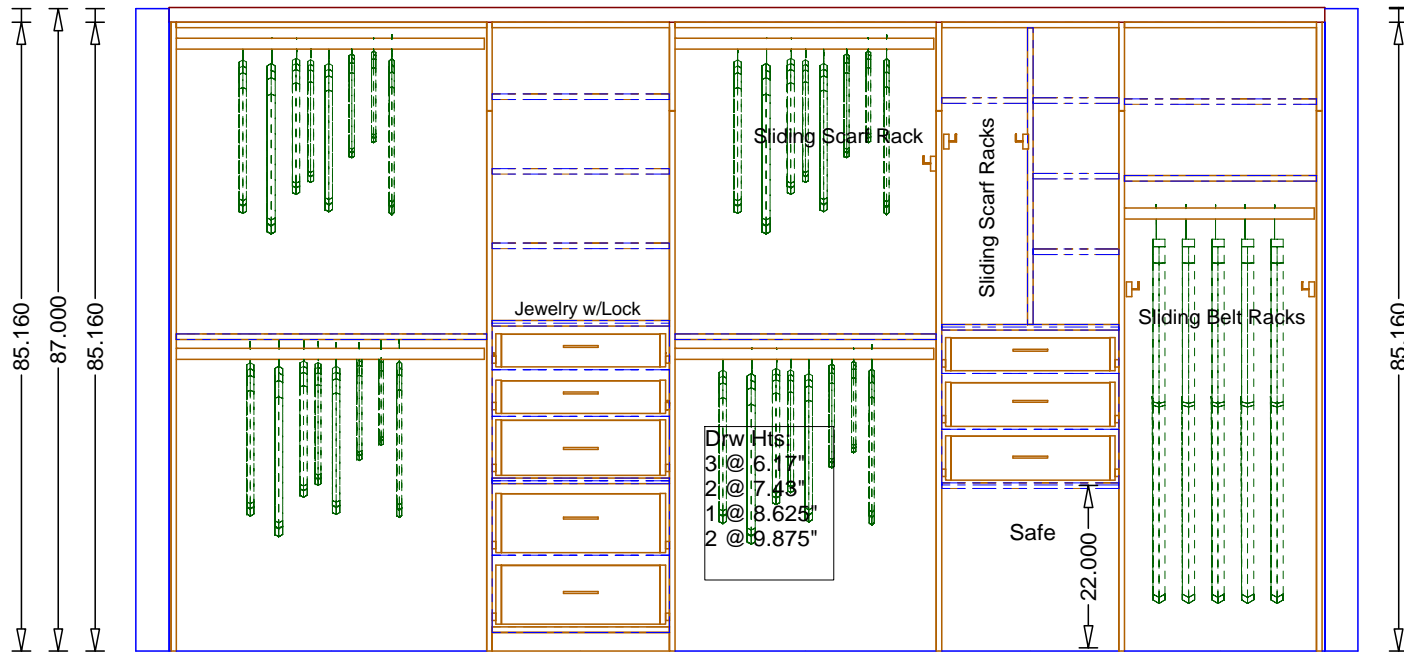

12" D Fixed Tops
Trimmed to Ceiling

16" Deep

Valet Custom Cabinets & Closets
Sample Presentation #3

Designed for you by: Valet Custom

THIS DRAWING AND THE INFORMATION HEREON ARE THE PROPERTY OF
VALET ORGANIZERS, INC., dba VALET CUSTOM CABINETS & CLOSETS,
AND ARE TO BE HELD IN TRUST AND CONFIDENCE.

Drawing Approved with Signed Proposal and Spec Sheet